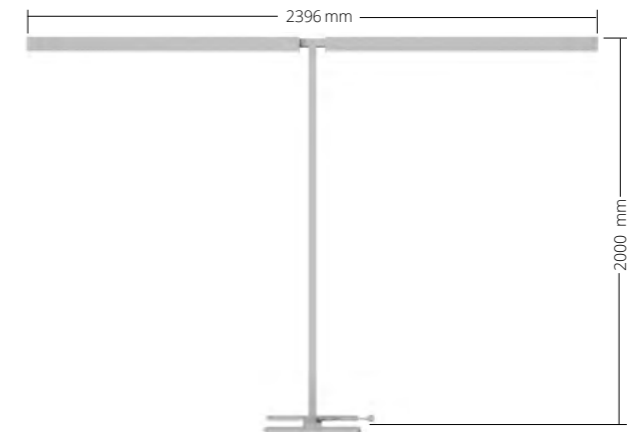

Corridor **FLOOR LAMPS**

Easy to install

Perfect height range

Motion sensors

Varying light properties of diffusers

Stability tested

Dimming, alteration of colour temperature, wireless control; upon request

■ Floor luminaires with the height of 2000 mm and direct-indirect light distribution. The optical part of the luminaire is equipped with diffuser SATINE or MIKROPRIZMA. There are two types of sensors available: motion sensors or daylighting responsive sensors with motion detection. The luminaire is suitable both for offices and residential areas. Depending on the customer's preference, the lamp can be equipped with dimming (DALI, Switch-DIM), tunable white or wireless Casambi control.

Coridor H-F DI

Coridor 2H-F DI

- LED
- IP40
- dim
- 📶
- TW
- 230 V / 50 Hz
- F
- UGR ≤ 19