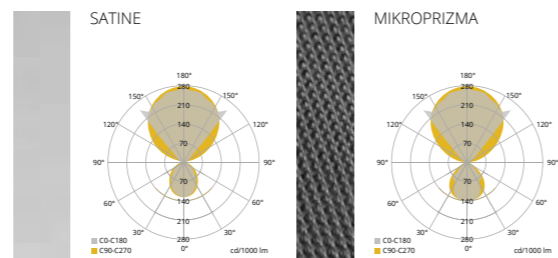

Corridor **FLOOR LAMPS**

Easy to install

Perfect height range

Motion sensors

Varying light properties of diffusers

Stability tested

Dimming, alteration of colour temperature, wireless control; upon request

■ Floor luminaires with the height of 2000 mm and direct-indirect light distribution. The optical part of the luminaire is equipped with diffuser SATINE or MIKROPRIZMA. There are two types of sensors available: motion sensors or daylighting responsive sensors with motion detection. The luminaire is suitable both for offices and residential areas. Depending on the customer's preference, the lamp can be equipped with dimming (DALI, Switch-DIM), tunable white or wireless Casambi control.