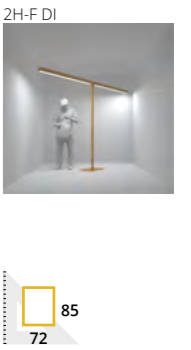

Coridor 2H-F DI