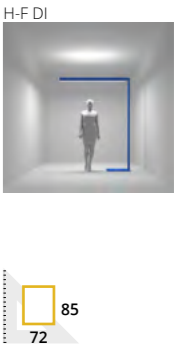

Coridor H-F DI