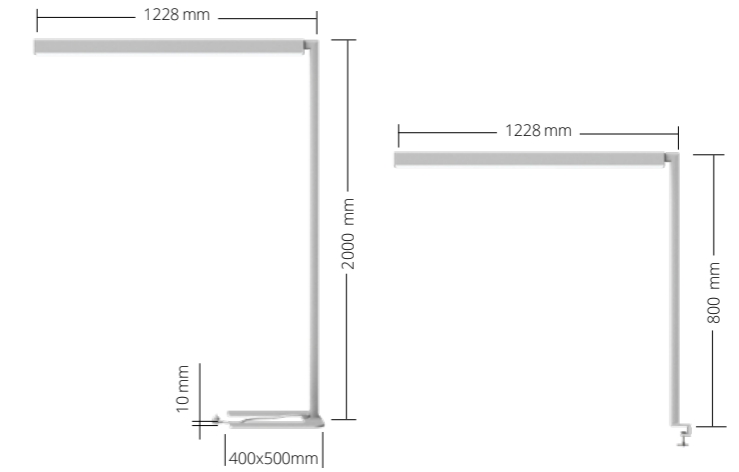

Corridor **FLOOR LAMPS**

Easy to install

Perfect height range

Motion sensors

Varying light properties of diffusers

Stability tested

Dimming, alteration of colour temperature, wireless control; upon request

■ Floor luminaires with the height of 2000 mm and direct-indirect light distribution. The optical part of the luminaire is equipped with diffuser SATINE or MIKROPRIZMA. There are two types of sensors available: motion sensors or daylighting responsive sensors with motion detection. The luminaire is suitable both for offices and residential areas. Depending on the customer's preference, the lamp can be equipped with dimming (DALI, Switch-DIM), tunable white or wireless Casambi control.

Coridor H-F DI

Coridor 2H-F DI

- LED
- IP40
- dim
- 📶
- TW
- 230 V / 50 Hz
- F
- UGR ≤ 19