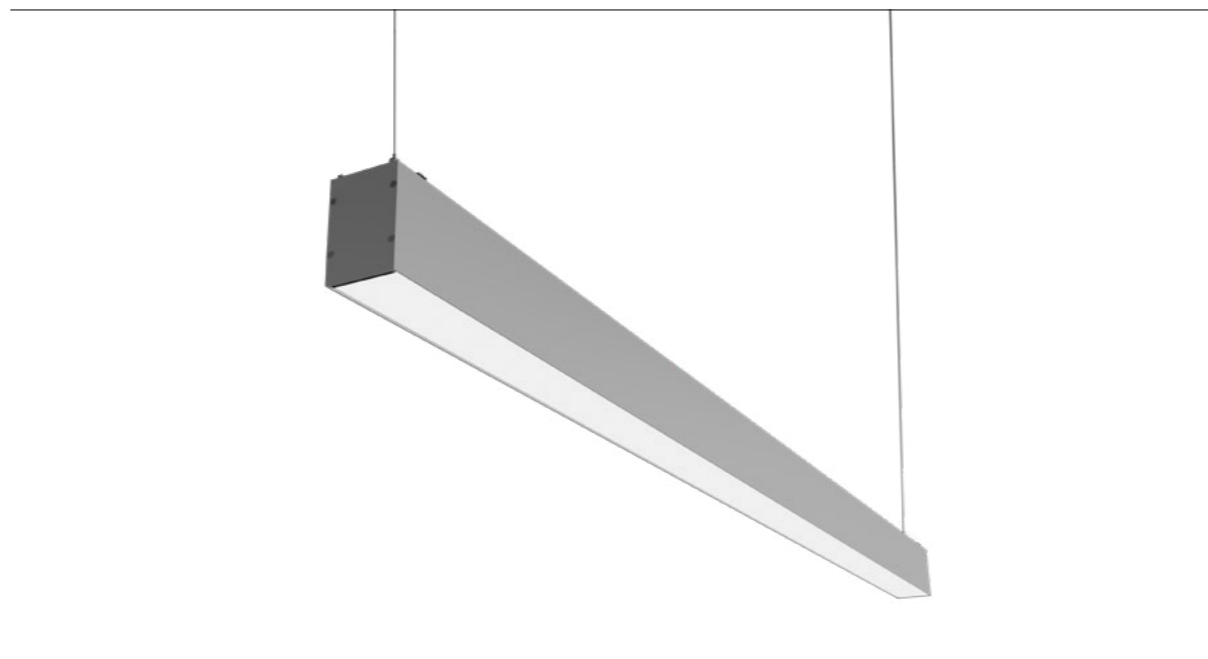

Coridor **W65-S**