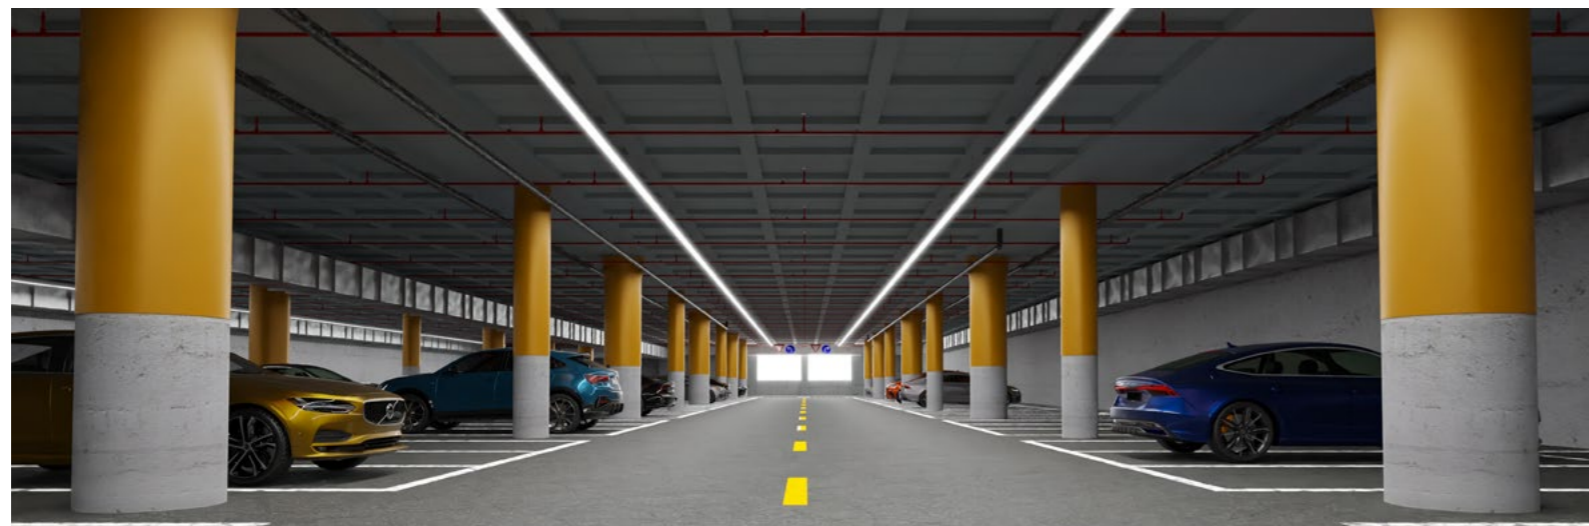

IP65

CORRIDOR W65

- Luminaire body IP65 (dust tight and protected against heavy seas or powerful jets of water)
- Electrical components IP68
- Can be connected to continuous lines
- Applications: industrial halls, parking lots, underground spaces, railway stations
- Surface finish - 1 module: anodised (max. 4.5 m), RAL colour (max. 3 m)
- Easy maintenance with pressure washer